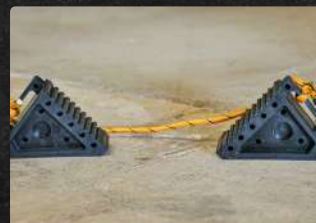

\$150

Water Jerry Can

Standard size 5 gallon water Jerry Can. Military grade UV resistant plastic. Wide mouth for easy filling.

\$80

Tailgater Tire Table (Aluminum)

Flat storing foldable table that attaches to the tire of the camper. Perfect for extra surface to set things on around camp. Made from light weight aluminum for easy carrying.

\$175

Trimax Wheel Lock

Adjustable tire mounted wheel lock with built in wheel chock to prevent rollaway. Uniquely keyed.

\$100

Rubber Wheel Chocks

Front and back wheel chock set to prevent rollaway from both directions. Made from hardened rubber. 6" height.

\$50

BOREAS CAMPERS AT OPTIONS

Recovery D-Ring

Recovery point shackle to fit in your front or rear receiver in the event the trailer is stuck and needs to be winched out.

\$50

Custom XT/AT Cover

Waterproof and UV resistant with custom zippers for cabin door and rear door access without having to completely remove the cover.