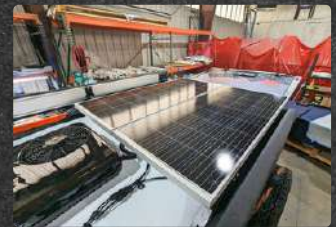

400 Watt Solar Upgrade

2 x 200 Watt solar panels on the roof rack and high amperage Victron solar controller for 500 Watts of total output.

$1500