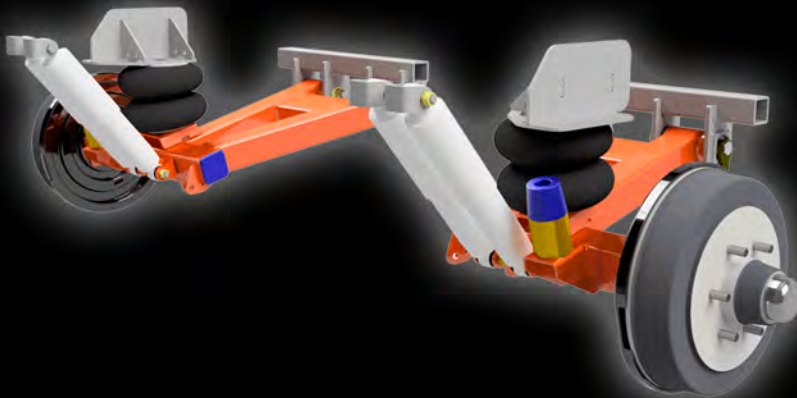

-Full Sized Spare Tire

-Front Rock Guard

-Mud Flaps

-Cruisemaster XT AIR Independent Suspension

-Cruisemaster D035 Hitch Coupler

w/ Parking Brake

-Auto Level

-Ark Corner Steadies