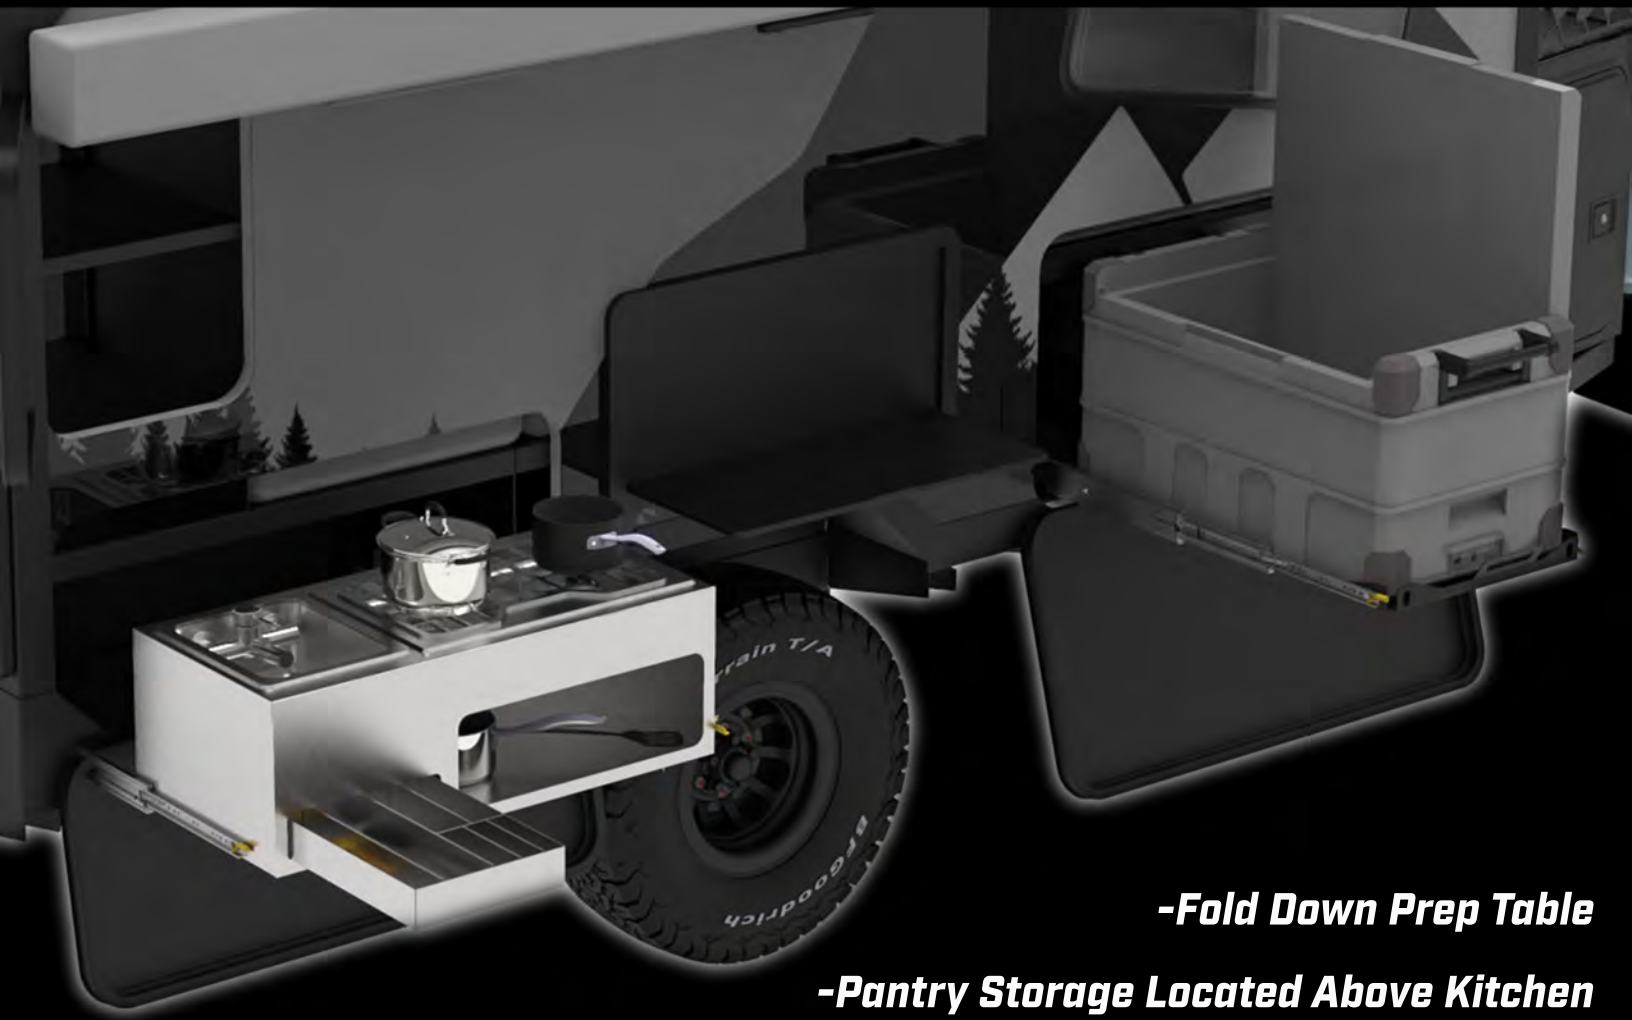

- Fold Down Prep Table***
- Pantry Storage Located Above Kitchen***
- Truma 96L Dual Zone Fridge and Freezer or 105L Single Zone Fridge/Freezer***

Camp Is Where You Tow It

BOREAS EOS-12 SYSTEMS

info@boreascampers.com
720.515.3775
5776 Lamar St
Arvada, CO 80002
www.boreascampers.com