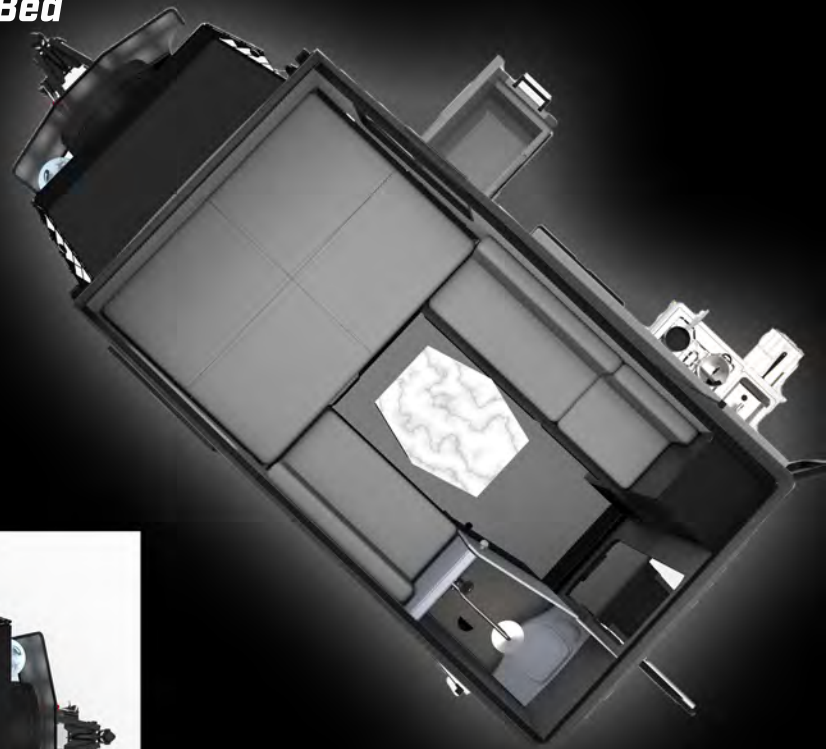

-Sleeping For 4 Adults (5th Child With Fold Down Bunk Option)

-Dinette Bench Seat Folds Down To Double Bed

-6'6" Standing Height w/ Roof Open

-Wet Bath w/ Cassette Toilet and Shower

-Permanent Queen Bed

-Dinette Table w/ Seating Up To 5