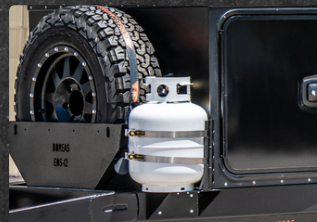

\$3000

+2 Battleborn GC3 270Ah Battery

Add two additional Battleborn Game Changer batteries for a total of 1080 amp hours of power.

\$5800

Additional 20lb Propane Tank

Secondary 20lb propane tank mounted on the drivers side with auto change-over.

\$450

600 Watts of Additional Solar

Add an additional 600 Watts of roof top solar for a total of 1000 Watts!

\$3450

30 Amp Dedicated Charge Line

Run a dedicated charge line from your alternator to your camper via an Anderson connector.