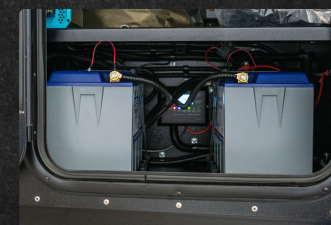

BOREAS CAMPERS XT

LEGACY MODEL

UPGRADES & ADD-ONS

Nomadic X2 12V Air Conditioner

A roof-mounted 8,000 BTU Air Conditioner. Battery and solar upgrades are recommended with this option.

$4250

Partner Steel Cook Stove and Tray

20,000 BTU 2-burner stove and replacement tray with new propane lines and fittings.

$1385

30 Amp Dedicated Charge Line

Run a dedicated charge line from your alternator to your camper via an Anderson connector.

$700

200 Watts of Additional Solar

200 Watt solar panel mounted on the roof rack and high amperage Victron solar controller for 300 Watts of total output.

$900

400 Watts of Additional Solar

2 x 200 Watt solar panels on the roof rack and high amperage Victron solar controller for 500 Watts of total output.

$1700

Dual Battleborn LiFePO4 Batteries

2 x 100 Ah lithium batteries with built in heating elements for cold weather charging.

$2600